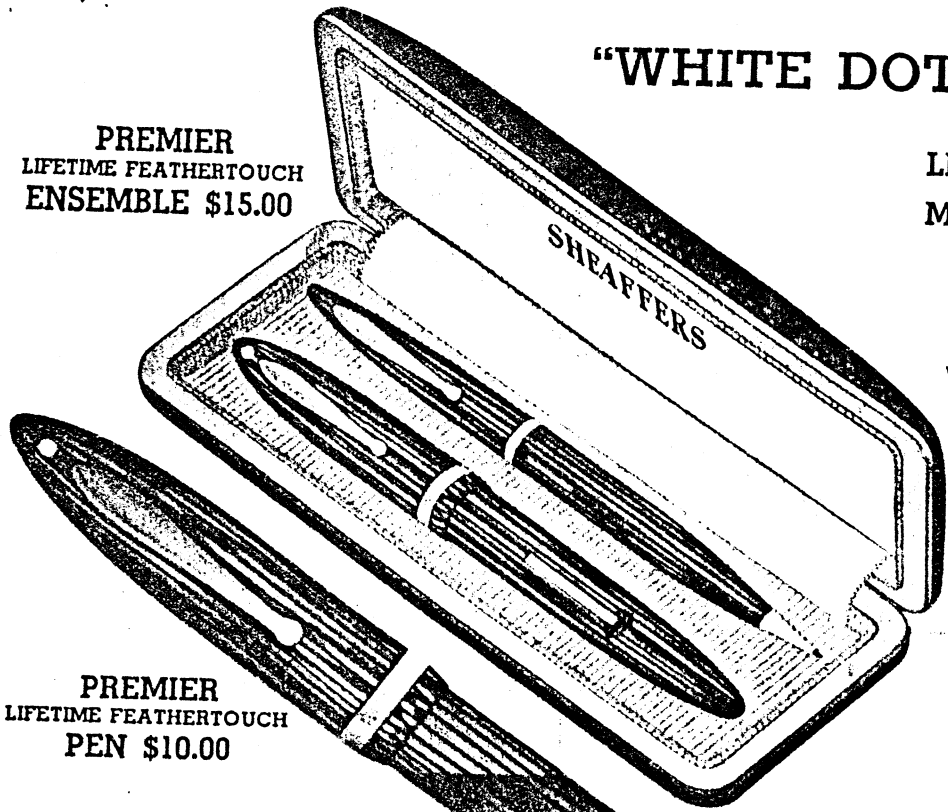

"WHITE DOT" GIFTS FOR MEN

**PREMIER
LIFETIME FEATHERTOUCH
ENSEMBLE $15.00**

**PREMIER
LIFETIME FEATHERTOUCH
PEN $10.00**

LIFETIME FEATHERTOUCH PENS MATCHED WITH FINELINE PENCILS

Sheaffer alone offers Lifetime pen gifts each guaranteed for its owner's lifetime. Sheaffer alone offers glass-smooth Feathertouch pen points. And Sheaffer alone offers the only really modern gift ensembles, for these writing sets contain Fineline pencils, first great pencil writing advance in a quarter century. Fineline thin lead is strong, double-length, with 39% smaller writing point, therefore PERMANENTLY sharp. Lifetime Feathertouch pens and Fineline pencils make the most modern gift ensembles, regally encased in DeLuxe presentation boxes.

PREMIER LIFETIME FEATHERTOUCH

Color	List $15.00	List $10.00	List $5.00
	Ensemble Code	Pen Code	Pencil Code
<i>One-Stroke Vacuum</i>			
Black	WUBUB	WABUB	BALAK
Golden Brown	KALFA	KABLA	KADIS
Gray Pearl	RIDCO	RESFI	RITKE
Marine Green	EKEHZ	EBEXF	EFADC
<i>Visulated—(Lever Style)</i>			
Black	LABAB	BALAP	BALAK
Golden Brown	KAMBU	KABAV	KADIS
Gray Pearl	RIKVA	REZBY	RITKE
Marine Green	EHOTV	EBAZD	EFADC

**STATESMAN
LIFETIME FEATHERTOUCH
ENSEMBLE $14.00**